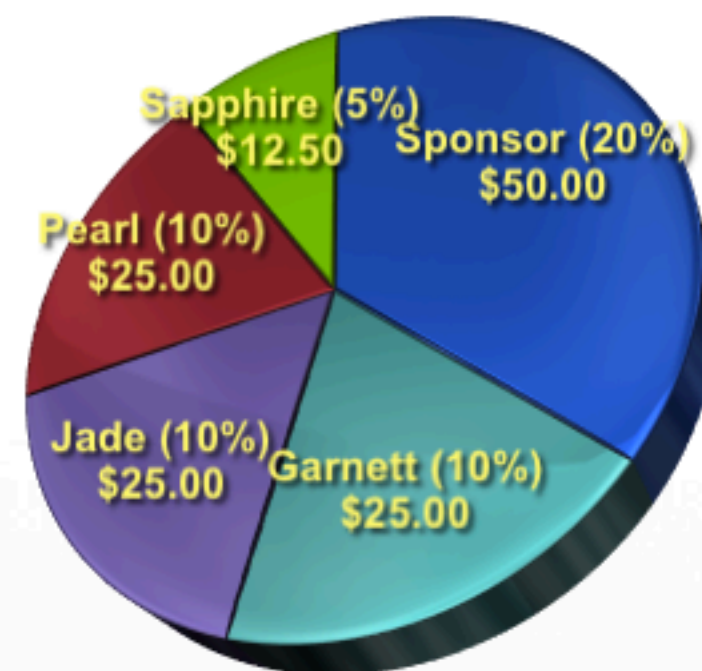

# New Recruiting Bonuses

New Distributors earn \$50 per Sponsor Signup

Garnetts earn \$75 per Sponsor Signup

Jades earn \$100 per Sponsor Signup

Pearls earn \$125 per Sponsor Signup

Sapphires earn \$137.50 per Sponsor Signup

*The first Ruby or above receives recruiting bonuses when there is no Sapphire between them and a New Signup*

*Calculations above are based on the 499-SP (SV)*

## Effective Sept 1

*Rank Does Matter*

- Sponsor (20%)
- Garnett (10%)
- Jade (10%)
- Pearl (10%)
- Sapphire (5%)

*Based on Starter Pack Volume (SV)*

### \*New Fast Track Bonuses - EFFECTIVE NOW!

Hit \*\*Jade(2,000QV) in 1st 31 Days - \$300.00

Hit Pearl(5,000QV) in 1st 3months - \$500.00

Hit Sapphire(10,000QV) in 1st 4months - \$,1000.00

Hit Ruby Exec(25,000QV) in 1st 6months - \$1,500.00